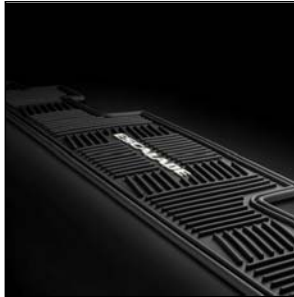

2011 Escalade- LPO's

ACCESSORIES

Grille- Body Color
VAS- \$395.00

Add a distinctive appearance to your Escalade with this color grille specifically designed and engineered for your vehicle. Available in black, blue, silver and white.

All Weather Floor Mat - Cargo
VLI- \$80.00

This deep ribbed cargo mat provides an exact fit to the cargo floor of your Escalade for superior protection.

All Weather Floor Mat-3rd Row
VKN- \$80.00

Mat features a custom deep-ribbed pattern to collect rain, mud, snow and debris. Nibs on back help hold mat in place and conform to the interior of your Escalade.

Escalade Hybrid Spare
VKX- \$1105.00

For Use on Hybrid Models. Contains Full-Size 17" Spare Wheel, Jack Assembly, Mounting Brackets and Associated Hardware.

2-Way Advanced Remote Start
VBS- \$240.00 / \$260.00- ESV

2-way technology and a convenient display screen shows last command performed using the transmitter and important vehicle data, including tire pressure, fuel level, and odometer. Offers greater operating range than factory keyless entry system.