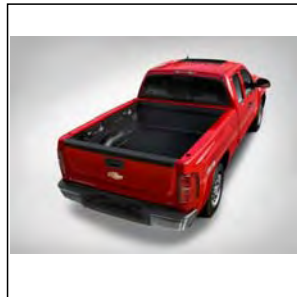

Go for the ultimate in personalization with a sporty Body Color Grille.

All Weather Floor Mats Front & Rear
VAV- \$138.00 Ext/Crew
\$69.00 Reg

These Premium All Weather Floor Mats for your Silverado have a custom-designed, deep-ribbed pattern that collects rain, mud, snow, and other debris for easy cleaning. Nibs on the back help keep them in place. Available in black with Bowtie logo.

Chrome Mesh Grille LD
VAT-\$422.00 (LD Only)

Go for the ultimate in personalization with a sporty Chrome Mesh Grille.

Bedliner
VZX- \$365.00

Help protect the bed of your rugged Silverado with this durable Bedliner, complete with tailgate liner. Its fully ribbed, skid-resistant floor minimizes load shifting. Fits with or without Cargo Management System Rails. Black with GM logo.