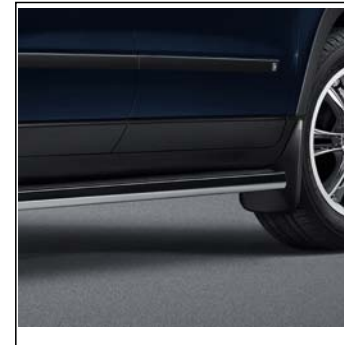

Assist Steps

VQM- $635.00

These stylish Assist Steps make it easier to get in and out of your Traverse. Constructed of high-strength aluminum, these 6 -inch chrome steps are topped with full-length black traction pads.

GM PRICING AND DISCOUNTS ARE SUBJECT TO CHANGE AT THE DISCRETION OF GENERAL MOTORS