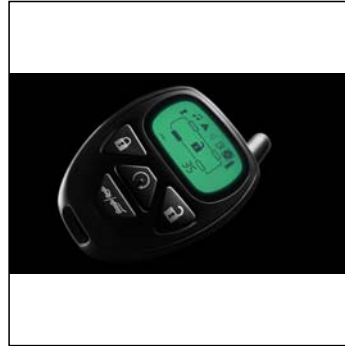

## RSE - Headrest DVD - Dual System

**UJ5- \$2010.00**

This dual DVD rear seat entertainment system features two 7-inch color monitors, two top-loading DVD/CD/MP3 players, two wireless headphones and one remote control. This accessory system is not compatible with the factory rear seat entertainment option.

## Remote Start

**VBS- \$260.00**

2-way technology and a convenient display screen shows the last command performed using your remote transmitter as well as important vehicle data.