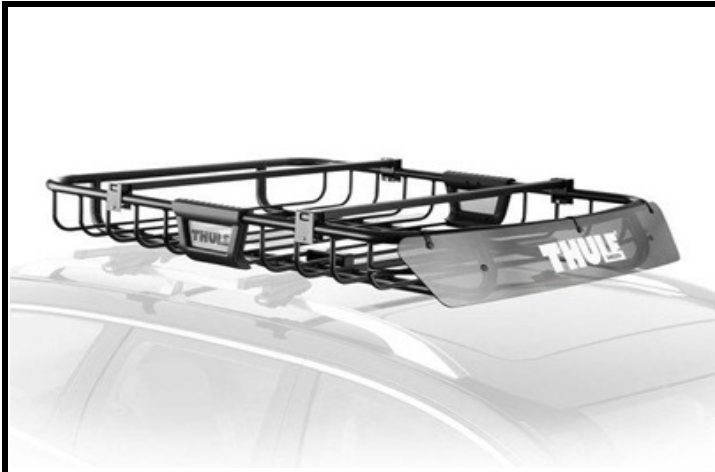

19257861 Thule Big Mouth Upright Bike Carrier

19257862 Thule Universal Flat Top Ski/Snowboard Carrier

19257863 Thule Set-to-Go Kayak Saddles

19257864 Thule Hullaport Pro Folding J Kayak Carrier

Part #	Marketing Description	Part Name	Dealer Price	MSRP
19257861	Roof-Mounted Bicycle Carrier - Wheel Mount	Thule Big Mouth™ Upright Bike Carrier	\$103.20	\$129.00
19257862	Roof Mounted Ski Carrier	Thule Universal Flat Top™ Ski/Snowboard Carrier	\$103.20	\$129.00
19257863	Roof Mounted Cargo Carrier - Boat	Thule Set-to-Go™ Kayak Saddles	\$143.20	\$179.00
19257864	Roof Mounted Cargo Carrier - Boat	Thule Hullaport Pro™ Folding J Kayak Carrier	\$143.20	\$179.00
19257865	Roof-Mounted Luggage Carrier	Thule M.O.A.B.™ Sport Cargo Basket	\$303.20	\$379.00
19257866	Luggage Carrier	Thule Ascent™ 1500 Cargo Box	\$311.20	\$389.00
19257867	Luggage Carrier	Thule Ascent™ 1700 Cargo Box	\$367.20	\$459.00
19257868	Hitch-Mounted Bicycle Carrier	Thule Roadway™ 2 Bike Hitch Rack	\$159.20	\$199.00
19257869	Hitch-Mounted Bicycle Carrier	Thule Roadway™ 4 Bike Hitch Rack	\$180.00	\$225.00
19257870	Hitch-Mounted Ski Carrier	Thule Hitch Ski Carrier	\$180.00	\$225.00
19257871	Stowage Compartment	Thule Terrapin	\$460.00	\$575.00